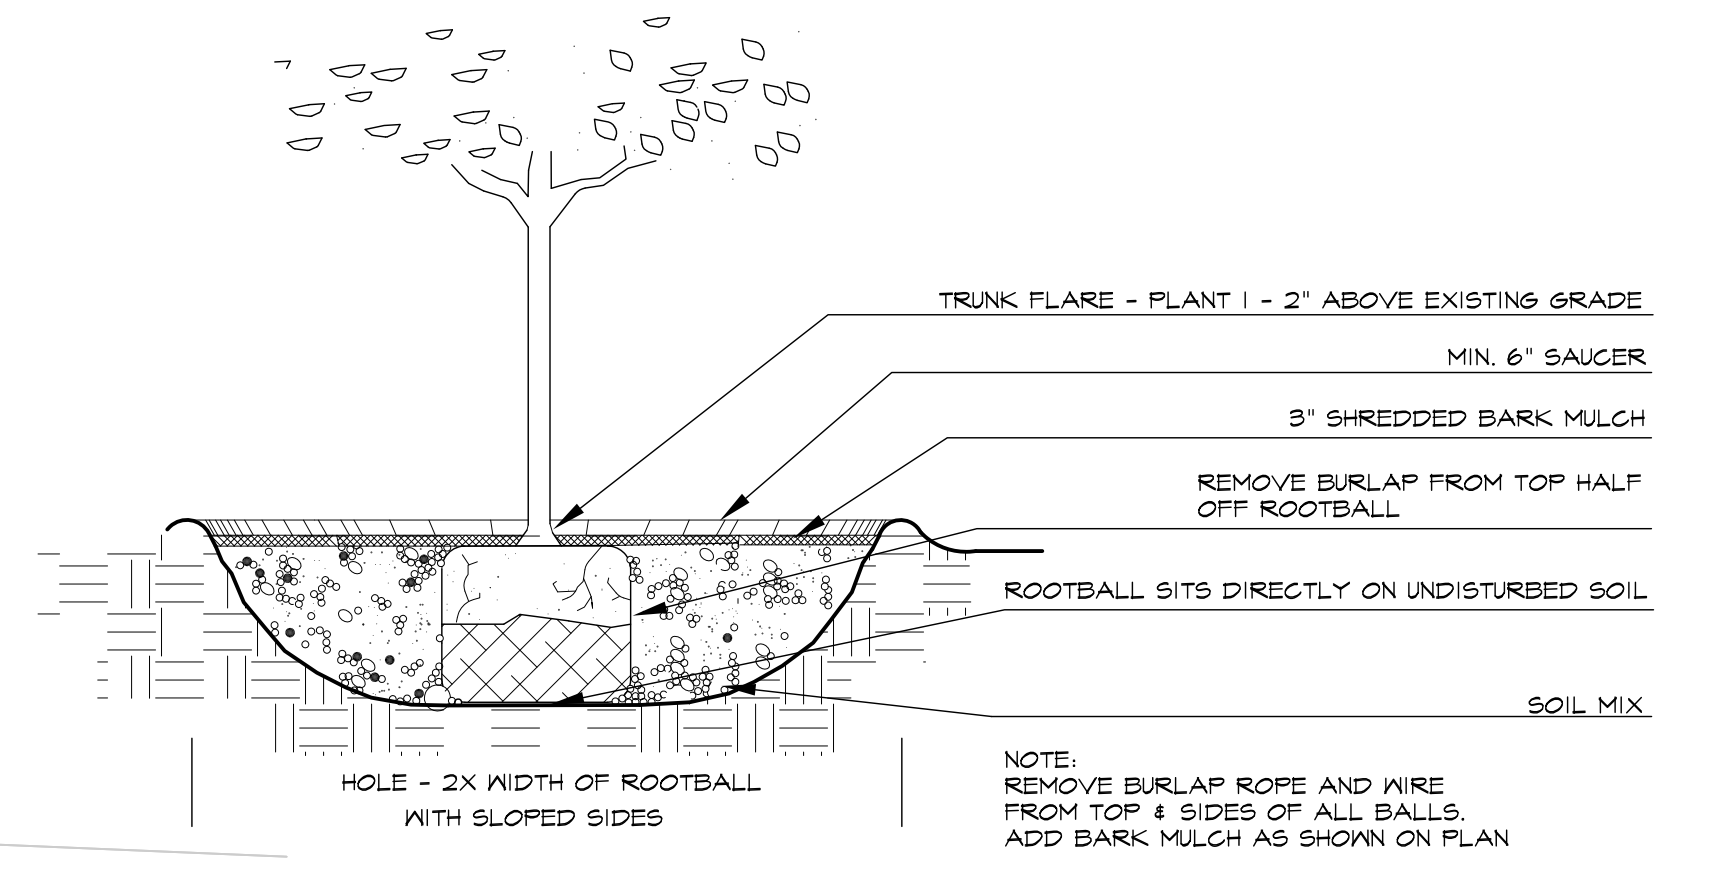

CONSULTANTS

REVISIONS

Essex Pastures
42-44 Essex Rd.
Ipswich, MA

DRAWING TITLE

Landscape Plan

james k. emmanuel | associates
LANDSCAPE ARCHITECTS
22 Carlton Rd.
Marlborough, MA 01945
tel. (781) 622-7487
james@jamesemmanuel.com
www.jamesemmanuel.com

SCALE: 1" = 40'
DRAWN BY: JKE
CHECKED:
DATE: 4/16/18

DRAWING NUMBER

L-1

LANDSCAPE PLAN
L-1 SCALE: 1/8" = 1'

3 TREE PLANTING
L-1 SCALE: 1/2" = 1'-0"

NOTE: Base Plan information provided by:
BAYSIDE ENGINEERING
600 Unicorn Park Drive Woburn, MA 01801
Phone: 781.932.3201 Fax: 781.932.3413
www.baysideengineering.com